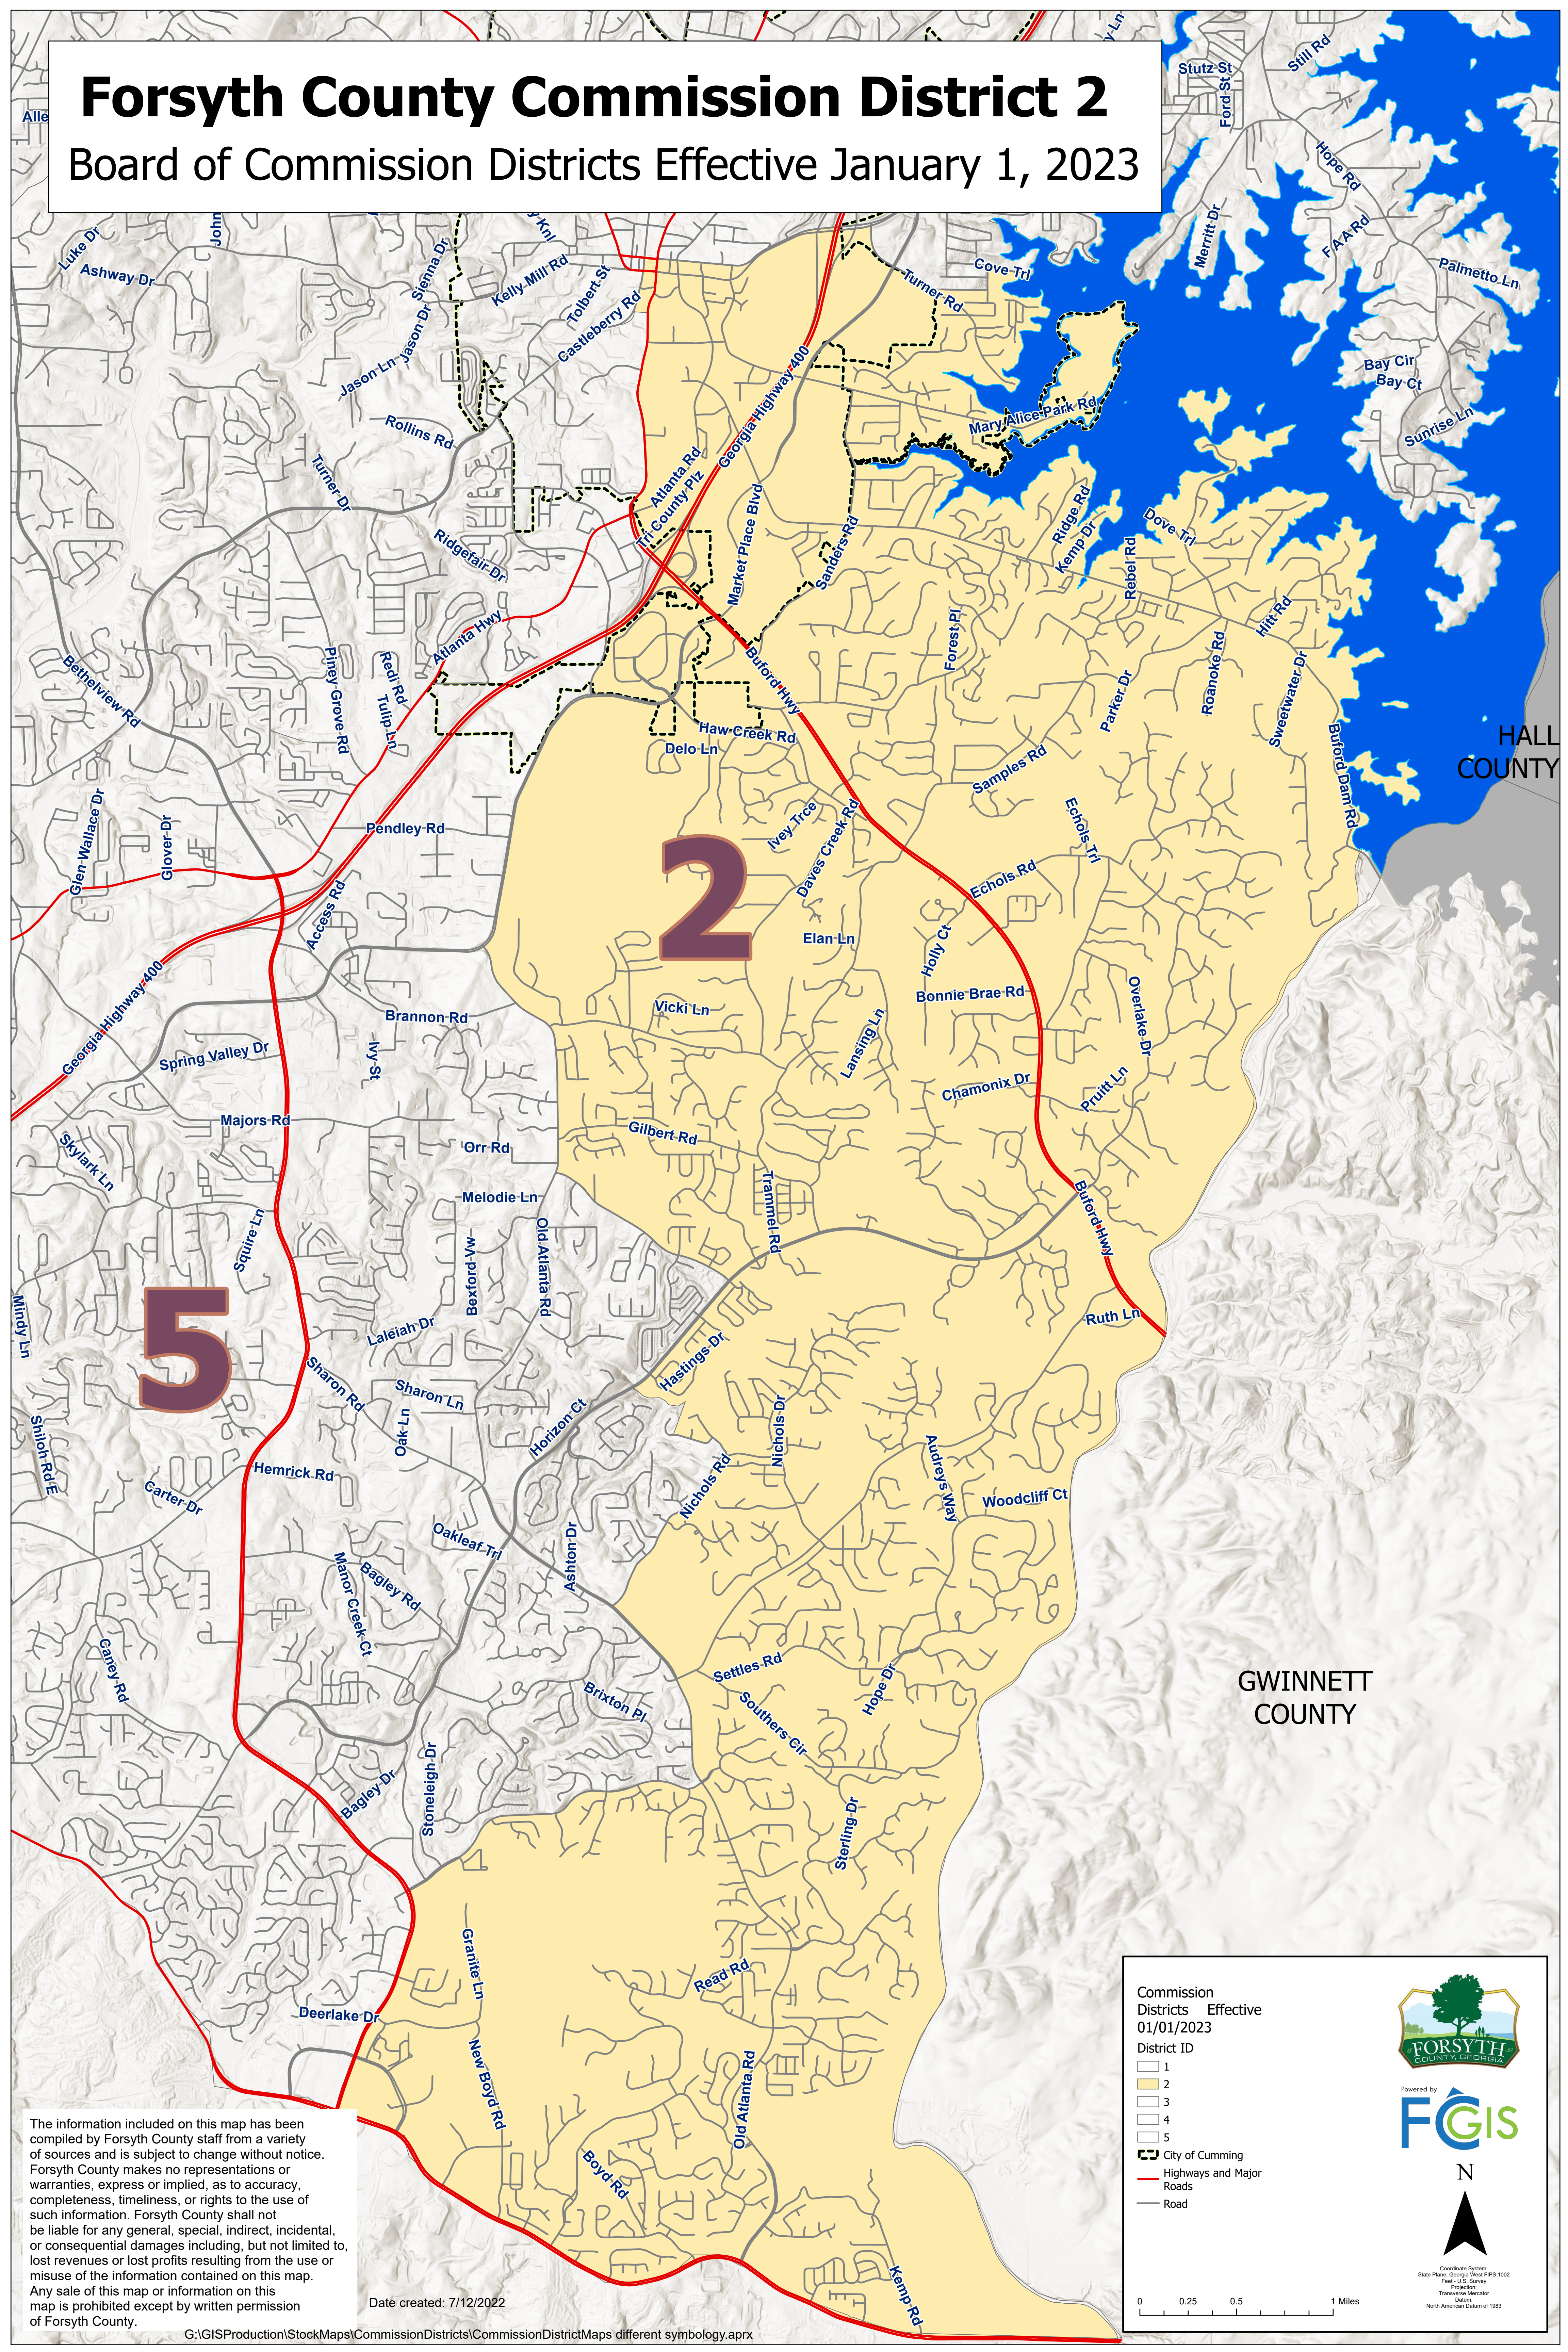

Forsyth County Commission District 2

Board of Commission Districts Effective January 1, 2023

5

2

The information included on this map has been compiled by Forsyth County staff from a variety of sources and is subject to change without notice. Forsyth County makes no representations or warranties, express or implied, as to accuracy, completeness, timeliness, or rights to the use of such information. Forsyth County shall not be liable for any general, special, indirect, incidental, or consequential damages including, but not limited to, lost revenues or lost profits resulting from the use or misuse of the information contained on this map. Any sale of this map or information on this map is prohibited except by written permission of Forsyth County.

Date created: 7/12/2022

Commission Districts Effective 01/01/2023

District ID

- 1
- 2
- 3
- 4
- 5

City of Cumming

Highways and Major Roads

Road

Powered by FGIS

N

0 0.25 0.5 1 Miles

Coordinate System: State Plane, Georgia West FIPS 1002 Feet - U.S. Survey Projection Transverse Mercator Datum: North American Datum of 1983