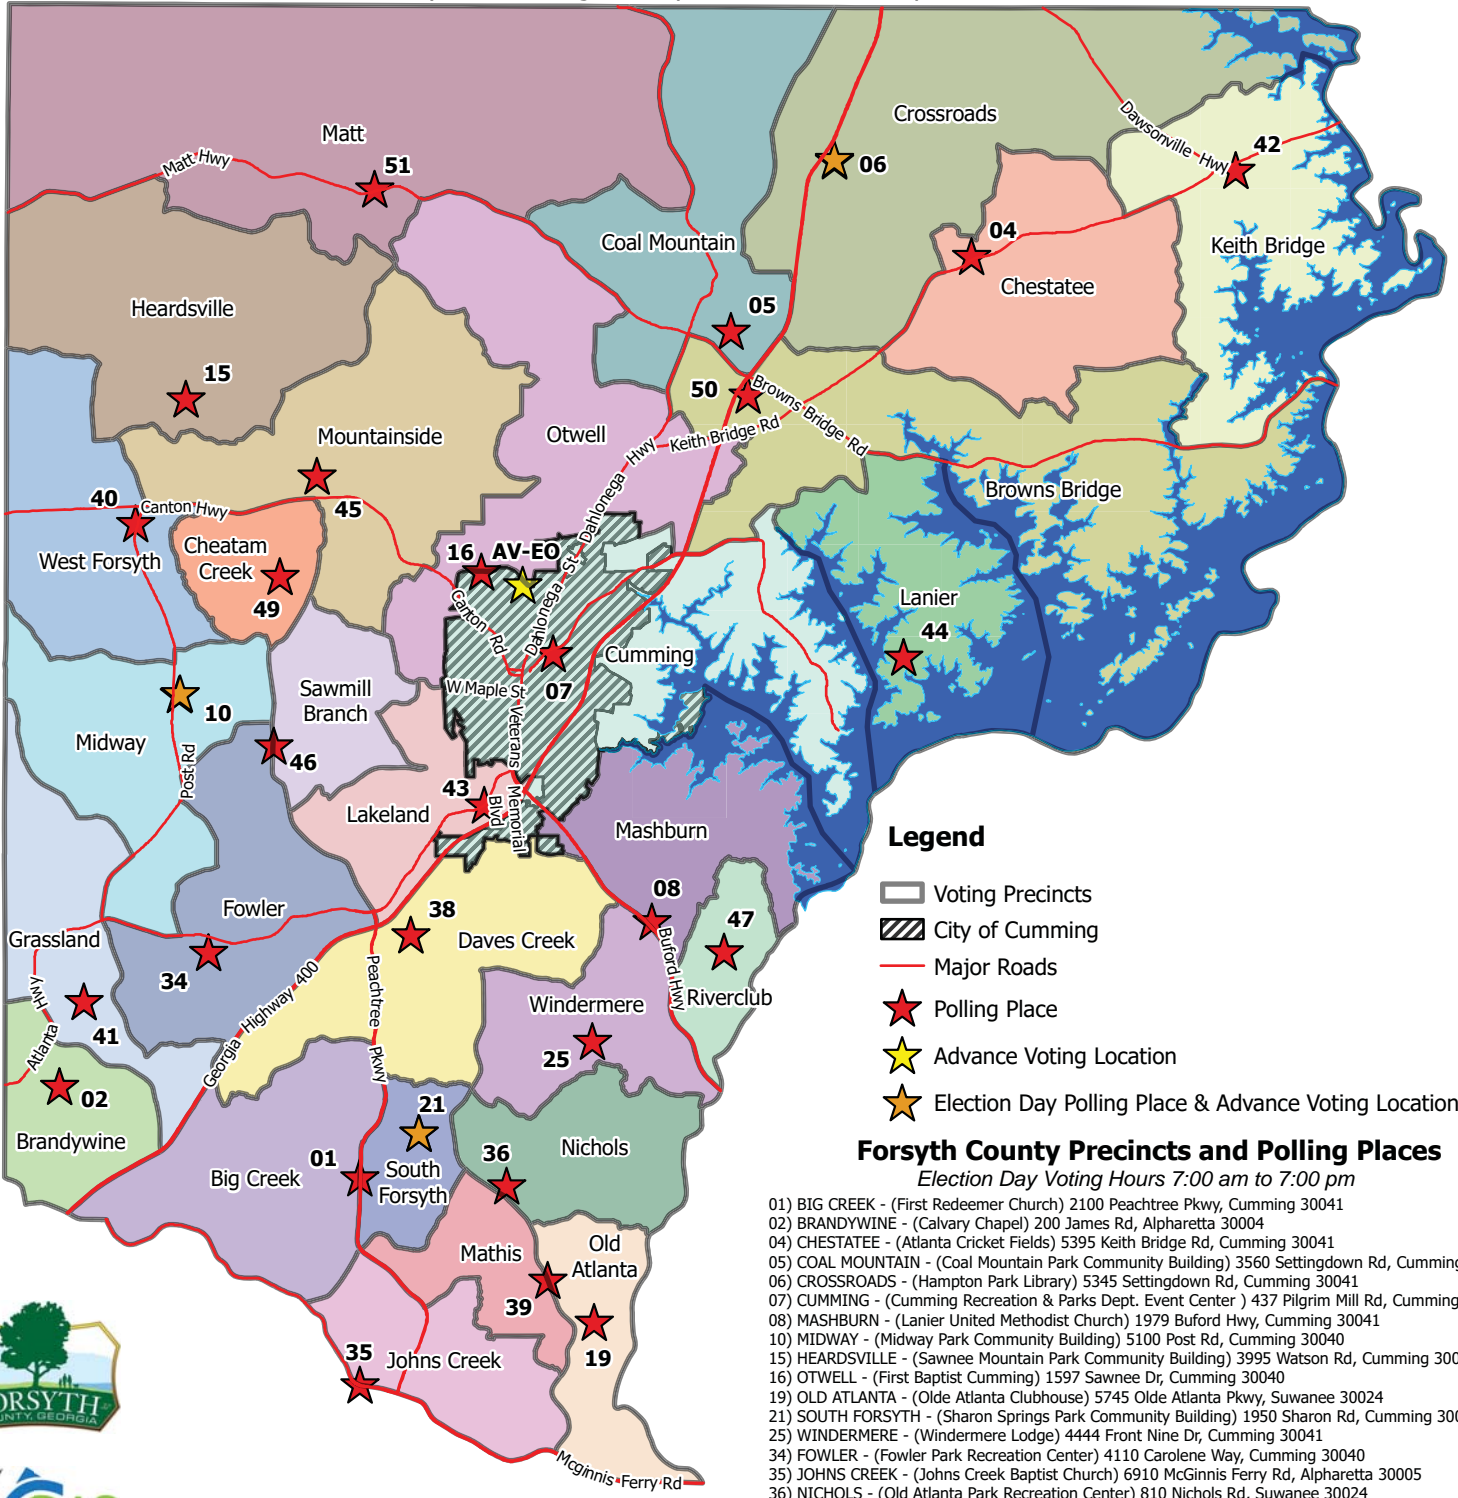

Precincts and Polling Places

Forsyth County, GA

Precincts and Polling Places effective for the 2024 Election Cycle

City of Cumming Municipal Precinct as of September 2023

Legend

- Voting Precincts
- City of Cumming
- Major Roads
- Polling Place
- Advance Voting Location
- Election Day Polling Place & Advance Voting Location

Advance Voting Locations

Check our website www.forsythco.com/vote for Advance Voting Dates and Hours

- AV-EO - (Voter Registrations & Elections Office) 1201 Sawnee Dr, Cumming 30040
- AV-HPL - (Hampton Park Library) 5345 Settingdown Rd, Cumming 30041
- AV-MID - (Midway Park Community Building) 5100 Post Rd, Cumming 30040
- AV-SSP - (Sharon Springs Park Community Building) 1950 Sharon Rd, Cumming 30041