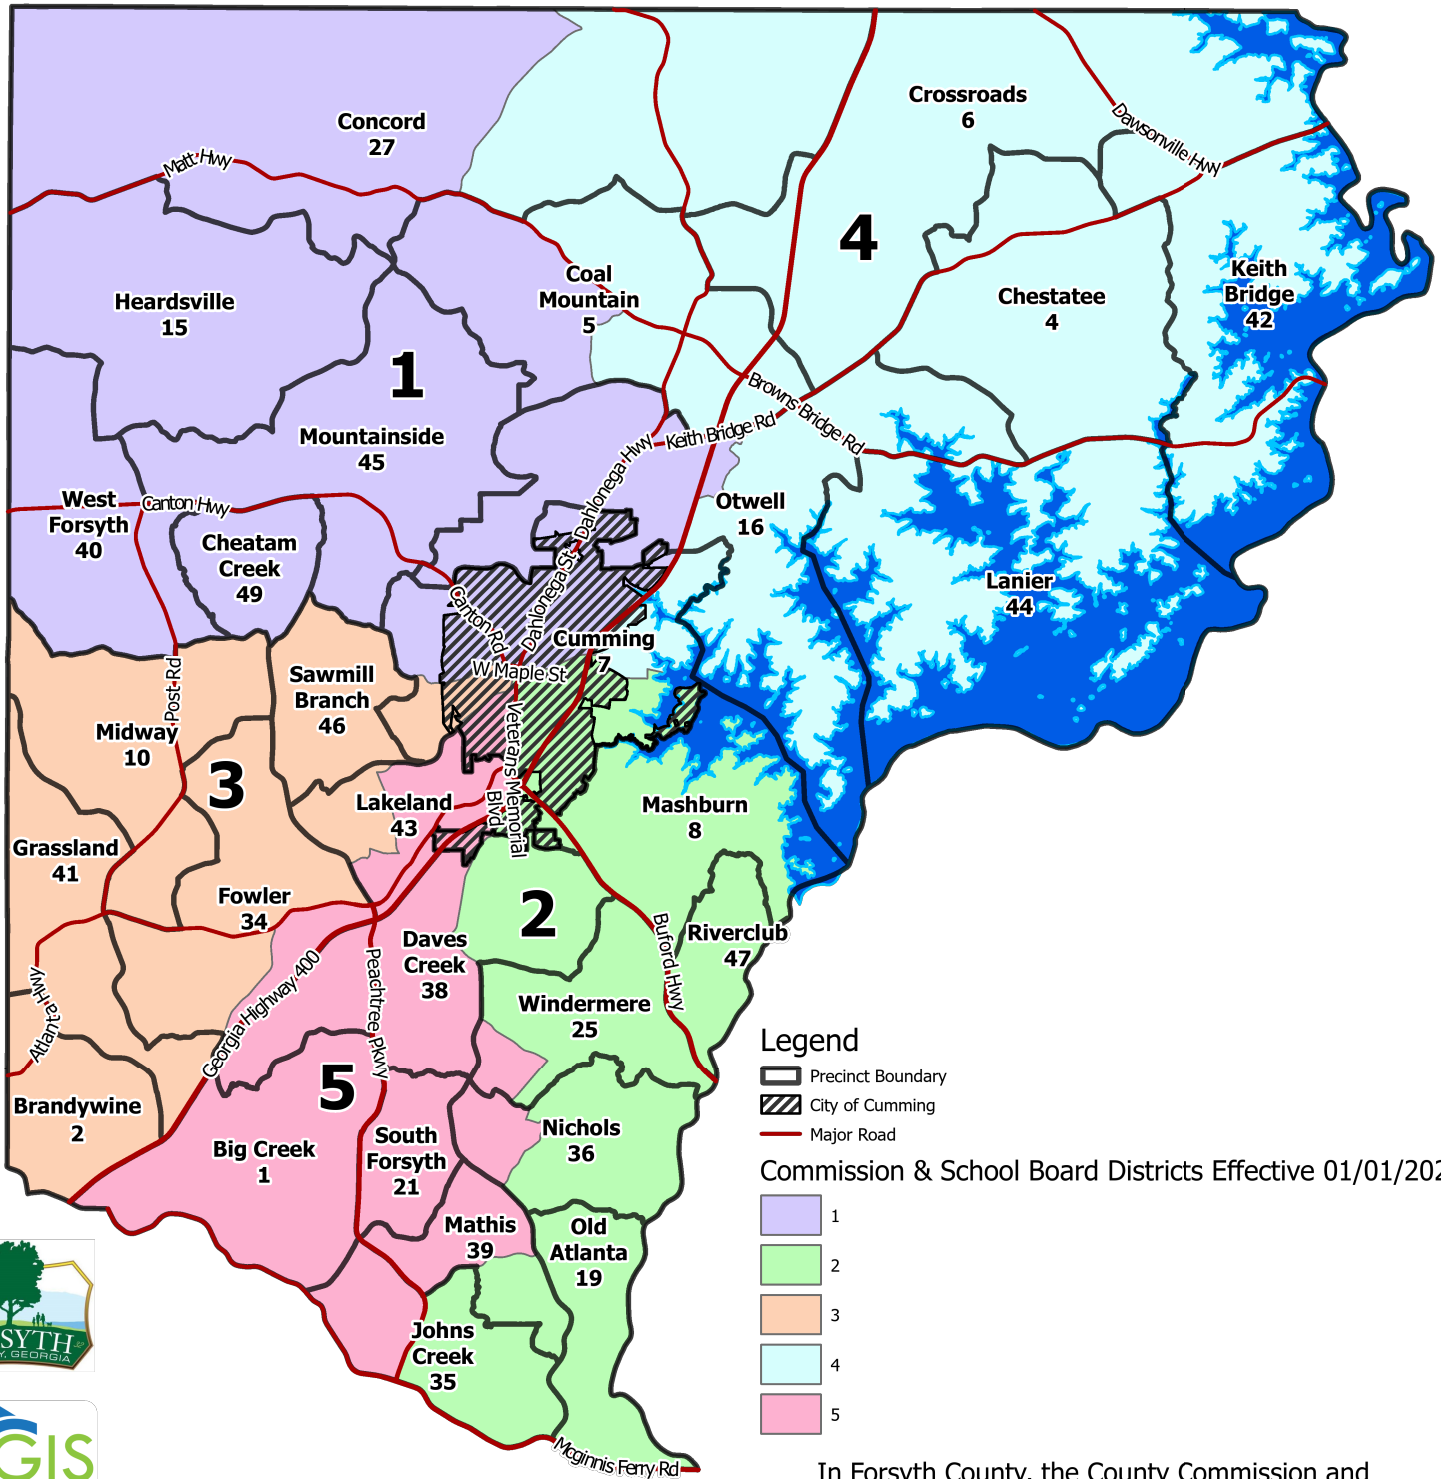

Commission and Board of Education Districts

Forsyth County, GA

Precincts and Polling Places Effective for the 2022 Election Cycle

Commission & School Board Districts Effective January 1, 2023

Legend

- Precinct Boundary
- City of Cumming
- Major Road

Commission & School Board Districts Effective 01/01/2023

- 1
- 2
- 3
- 4
- 5

In Forsyth County, the County Commission and Board of Education District lines are the same.

The information included on this map has been compiled by Forsyth County staff from a variety of sources and is subject to change without notice. Forsyth County makes no representations or warranties, express or implied, as to accuracy, completeness, timeliness, or rights to the use of such information. Forsyth County shall not be liable for any general, special, indirect, incidental, or consequential damages including, but not limited to, lost revenues or lost profits resulting from the use or misuse of the information contained on this map. Any sale of this map or information on this map is prohibited except by written permission of Forsyth County.

Coordinate System:
State Plane, Georgia West FIPS 1002
Feet - U.S. Survey
Projection:
Transverse Mercator
Datum:
North American Datum of 1983

0 1.5 3 Miles

Elections Office

1201 Sawnee Dr
Cumming, GA 30040
(770) 781-2118
www.forsythco.com/vote