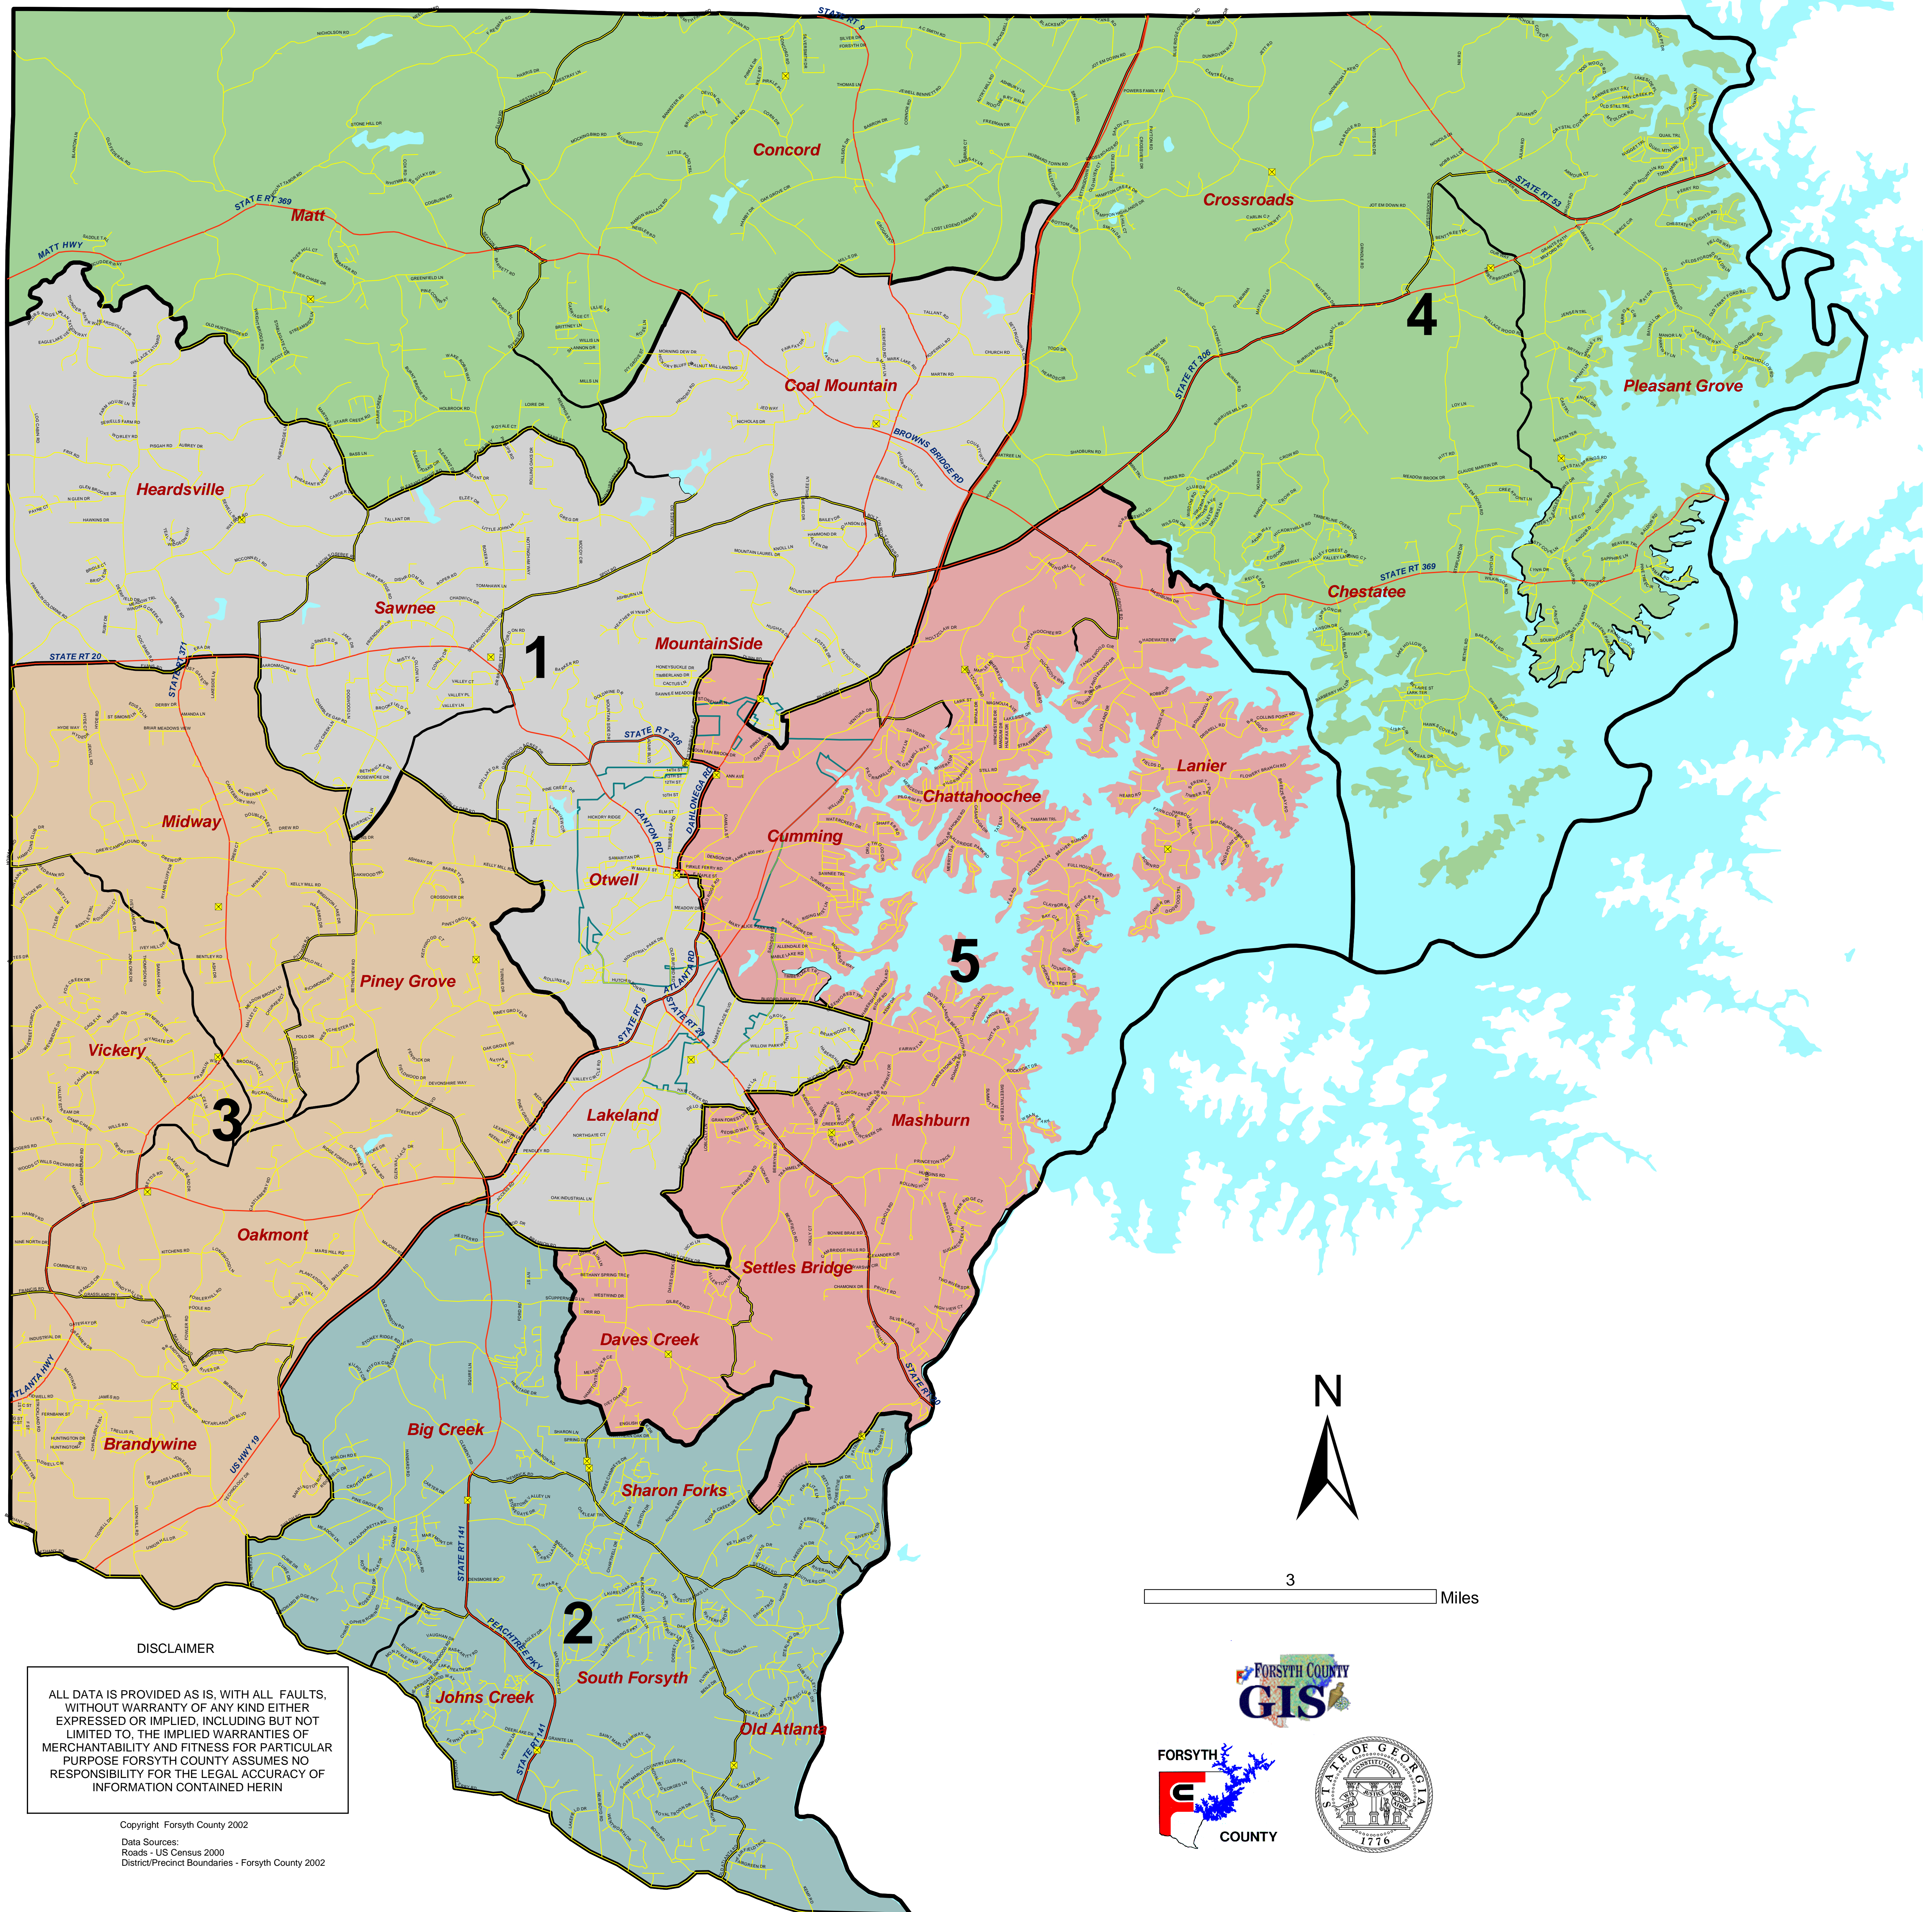

# County Districts and Precincts with Voting Locations Forsyth County, Georgia

**DISCLAIMER**

ALL DATA IS PROVIDED AS IS, WITH ALL FAULTS, WITHOUT WARRANTY OF ANY KIND EITHER EXPRESSED OR IMPLIED, INCLUDING BUT NOT LIMITED TO, THE IMPLIED WARRANTIES OF MERCHANTABILITY AND FITNESS FOR PARTICULAR PURPOSE. FORSYTH COUNTY ASSUMES NO RESPONSIBILITY FOR THE LEGAL ACCURACY OF INFORMATION CONTAINED HEREIN.

Copyright Forsyth County 2002  
 Data Sources:  
 Roads - US Census 2000  
 District/Precinct Boundaries - Forsyth County 2002