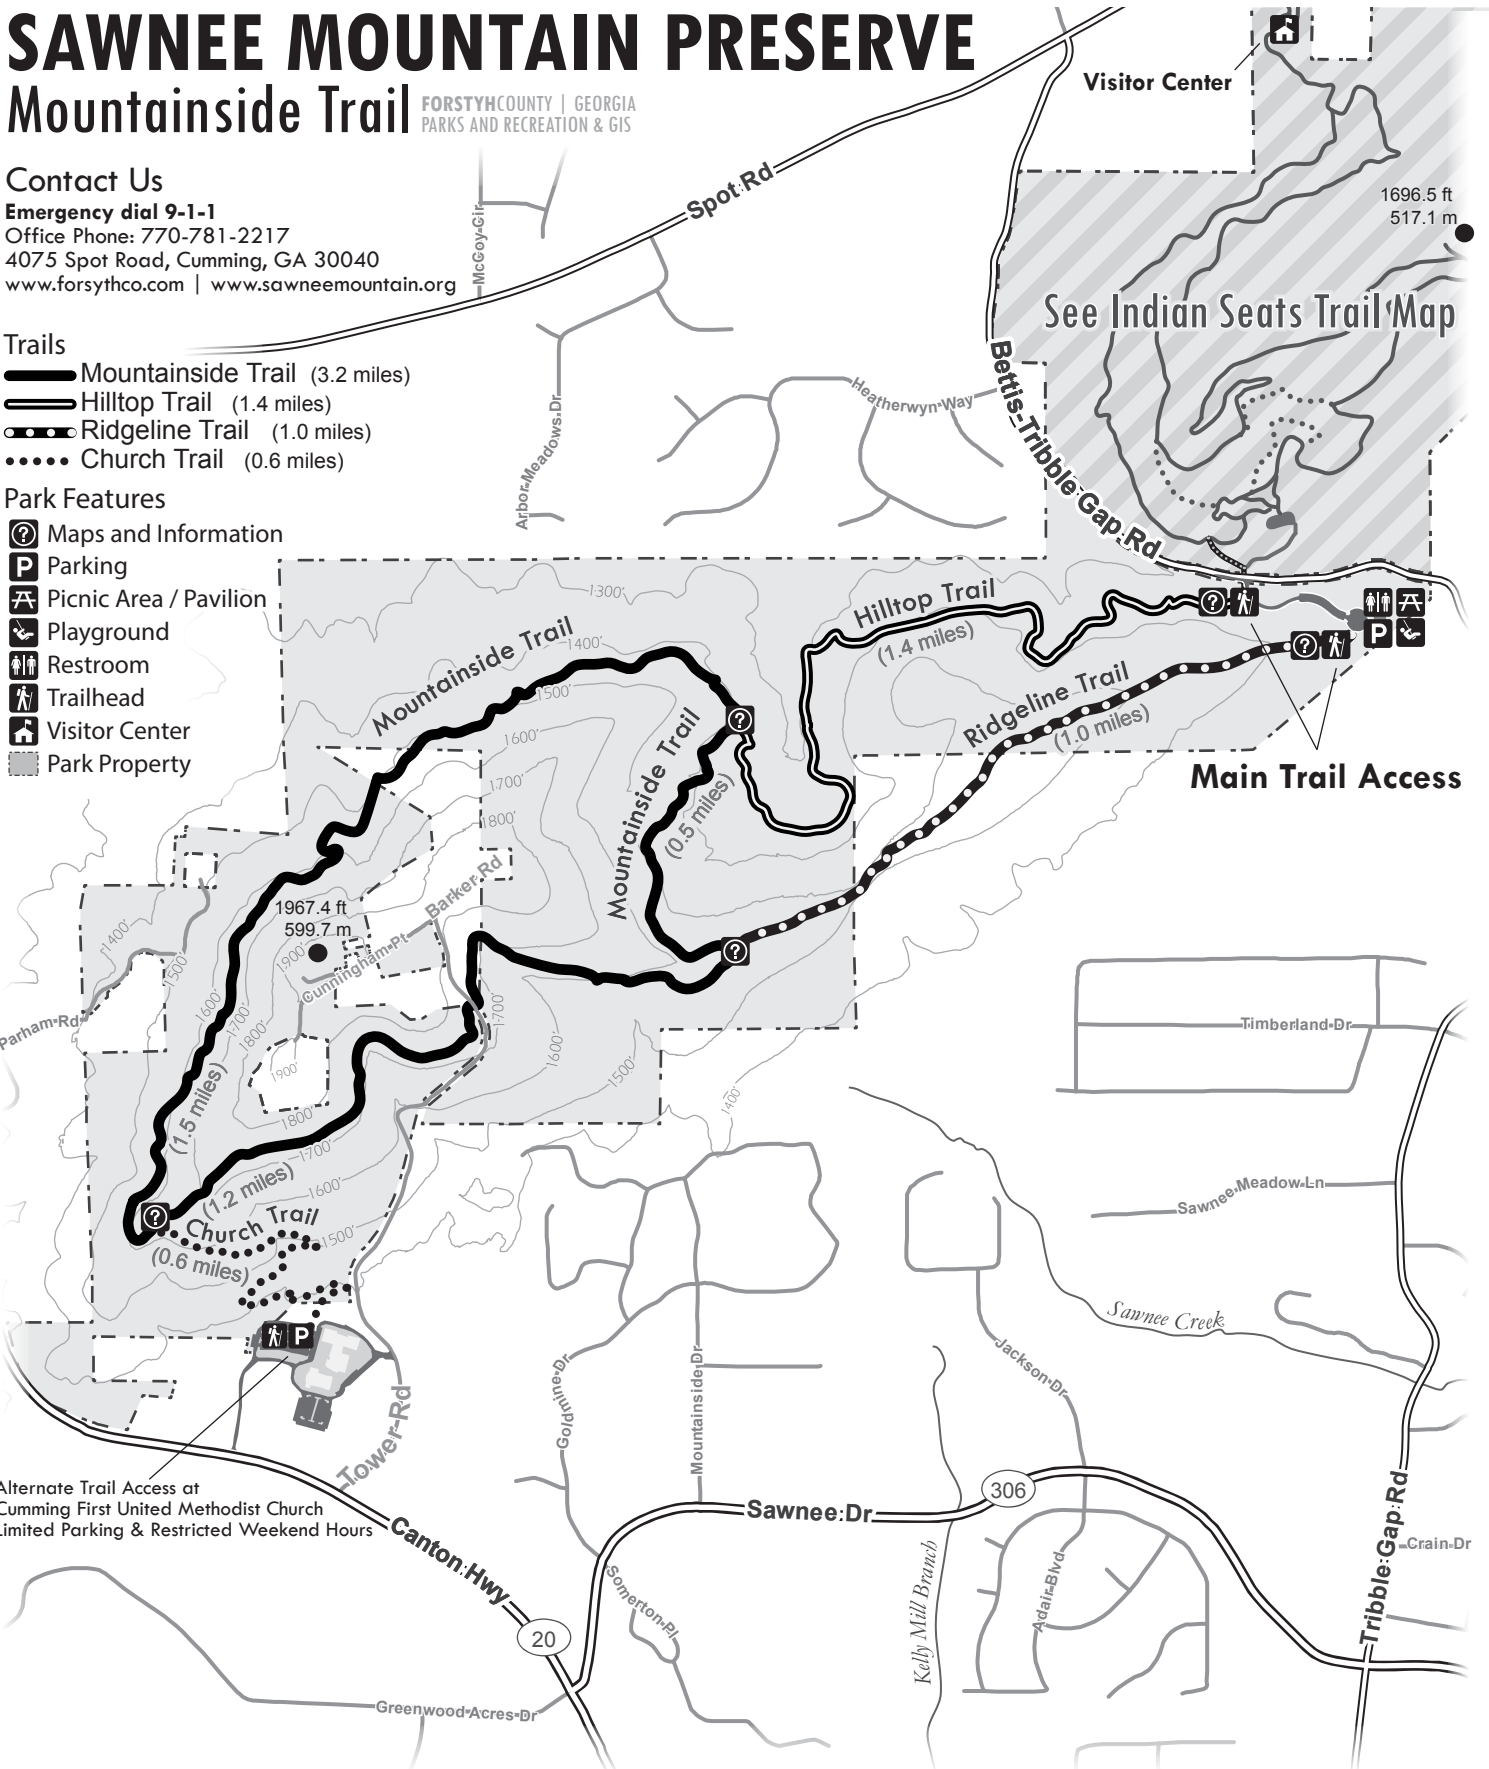

SAWNEE MOUNTAIN PRESERVE

Mountainside Trail

FORSTYH COUNTY | GEORGIA
PARKS AND RECREATION & GIS

Contact Us

Emergency dial 9-1-1

Office Phone: 770-781-2217

4075 Spot Road, Cumming, GA 30040

www.forsythco.com | www.sawneemountain.org

Trails

- Mountainside Trail (3.2 miles)
- Hilltop Trail (1.4 miles)
- Ridgeline Trail (1.0 miles)
- Church Trail (0.6 miles)

Park Features

- Maps and Information
- Parking
- Picnic Area / Pavilion
- Playground
- Restroom
- Trailhead
- Visitor Center
- Park Property

Main Trail Access

Alternate Trail Access at
Cumming First United Methodist Church
Limited Parking & Restricted Weekend Hours